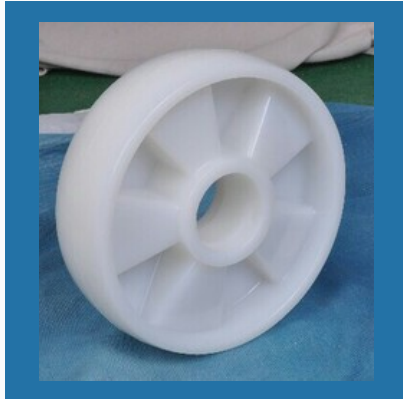

# PALLET TRUCK

Hydraulic Hand Pallet Truck

Pallet Truck

Hydraulic Hand Pallet Truck

Hand Pallet Truck

# NYLON PALLET WHEEL

200x50 mm Hand Pallet Truck  
Wheels

Hand pallet jeck wheel 80x70

180x50 mm Nylon Trolley  
Wheel

80x100 mm Nylon Roller  
Wheel