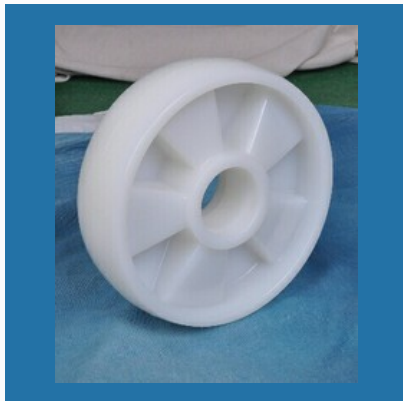

# PALLET TRUCK

Hydraulic Hand Pallet Truck

Pallet Truck

Hydraulic Hand Pallet Truck

Hand Pallet Truck

# NYLON PALLET WHEEL

200x50 mm Hand Pallet Truck  
Wheels

Hand pallet jeck wheel 80x70

180x50 mm Nylon Trolley  
Wheel

80x100 mm Nylon Roller  
Wheel